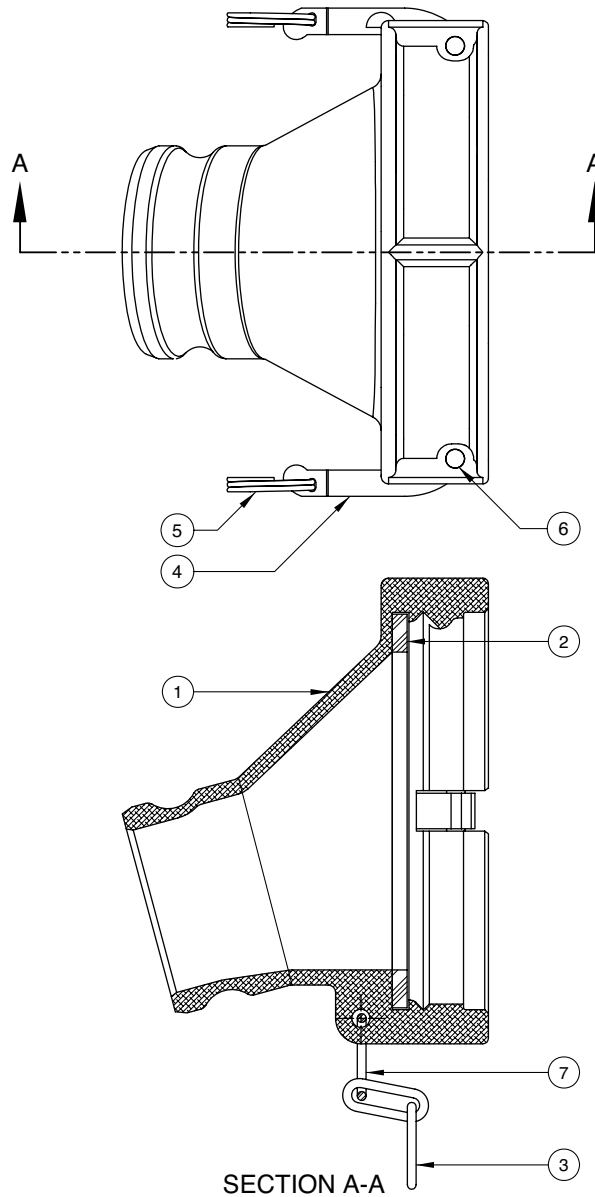

# 871A-AL4030 4" x 3" Gravity Coupler

## Replacement Parts

Rev. 0, January 2003

ITEM	PART NUMBER	DESCRIPTION	QTY.
1	E10086A	BODY	1
2	H08347M	GASKET (BUNA)	1
3	H20325M	CHAIN	1
4	D10184M	KAM ARM	2

ITEM	PART NUMBER	DESCRIPTION	QTY.
5	H20550M	FINGER RING	2
6	H20144M	GROOVE PIN	2
7	H08328M	CONNECTOR RING	1